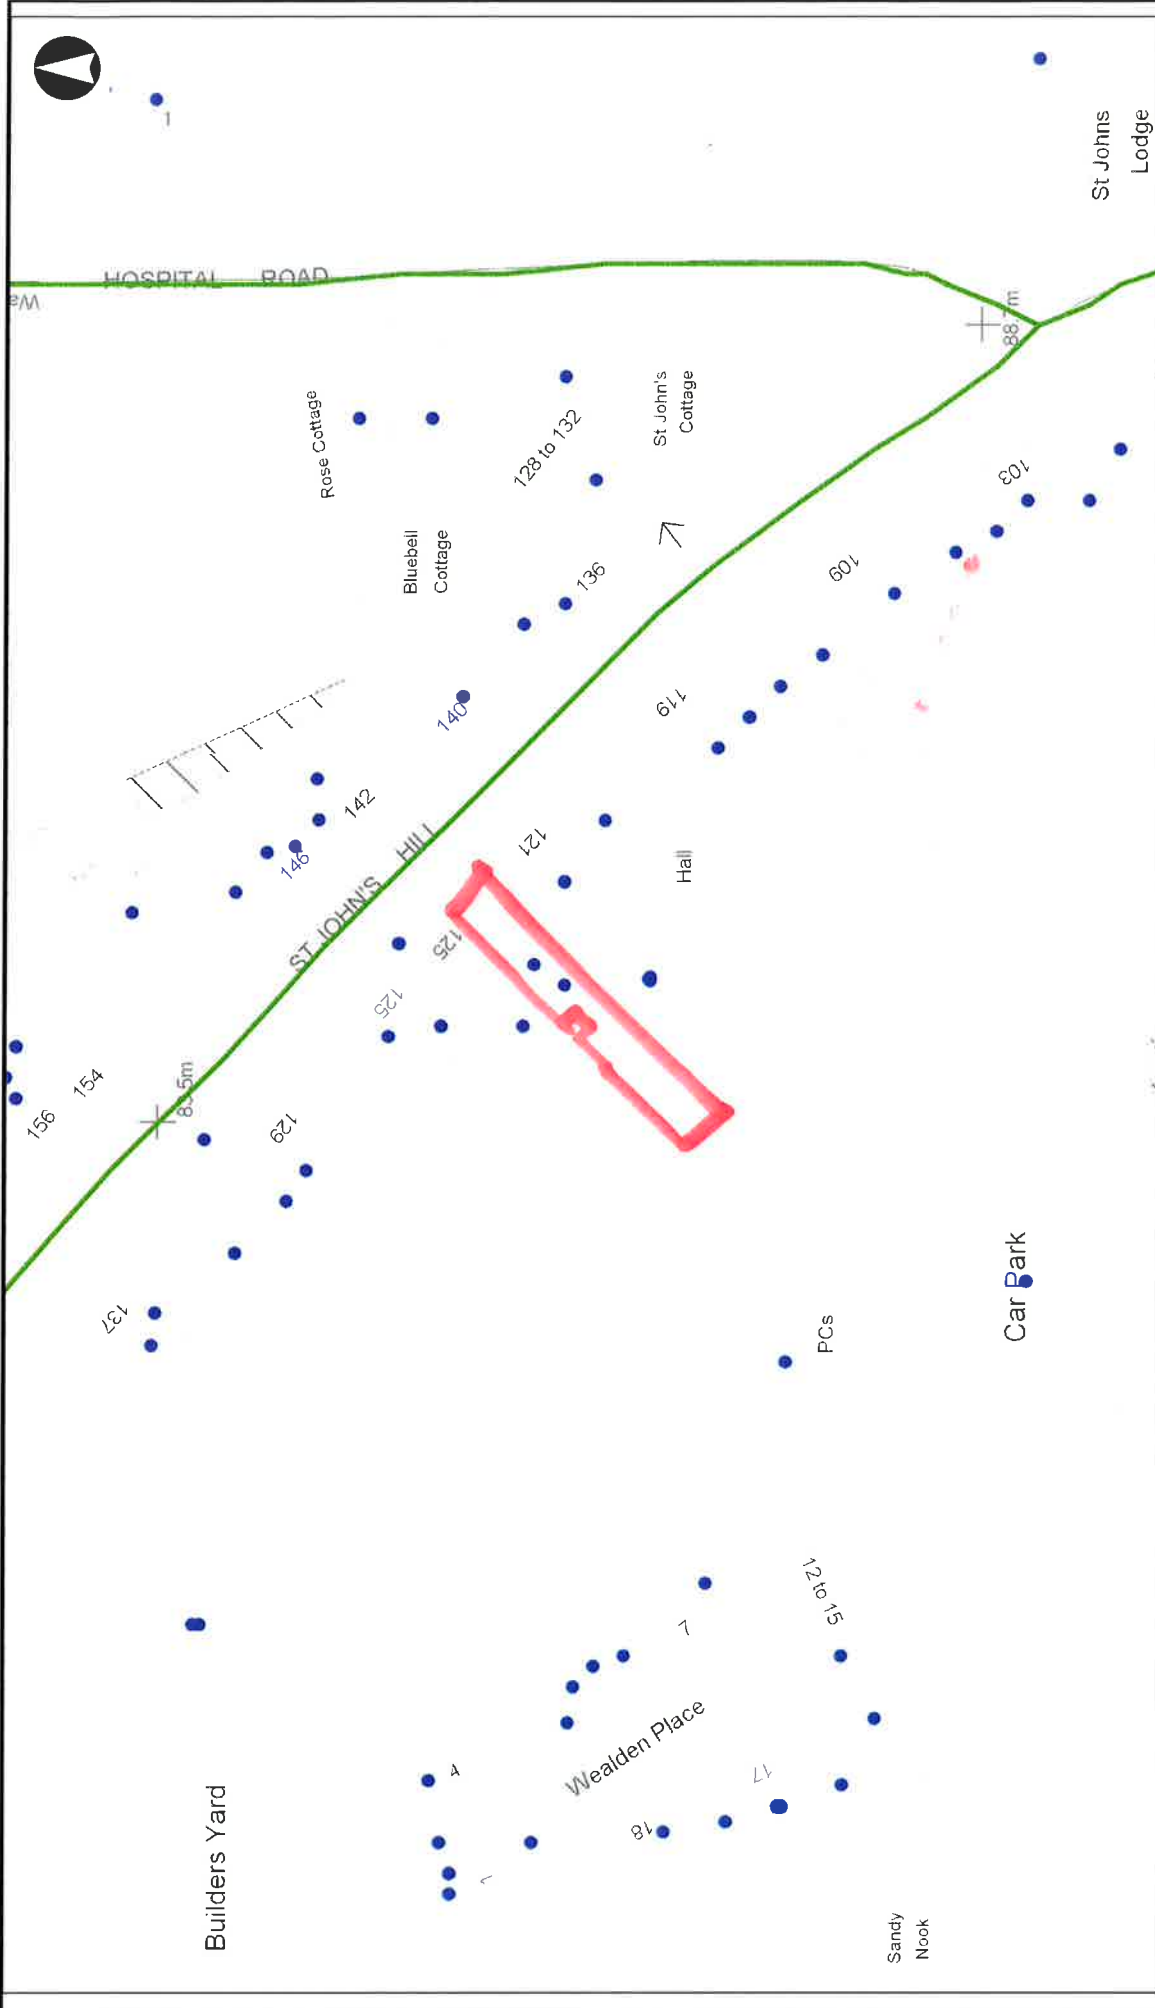

© Crown copyright and database rights 2016
Ordnance Survey 100019428.

Scale: 1:346

Date: June-2018

	Scale: 1:692 Date: June-2018

Sevenoaks
DISTRICT COUNCIL

© Crown copyright and database rights 2016
Ordnance Survey 100019428.